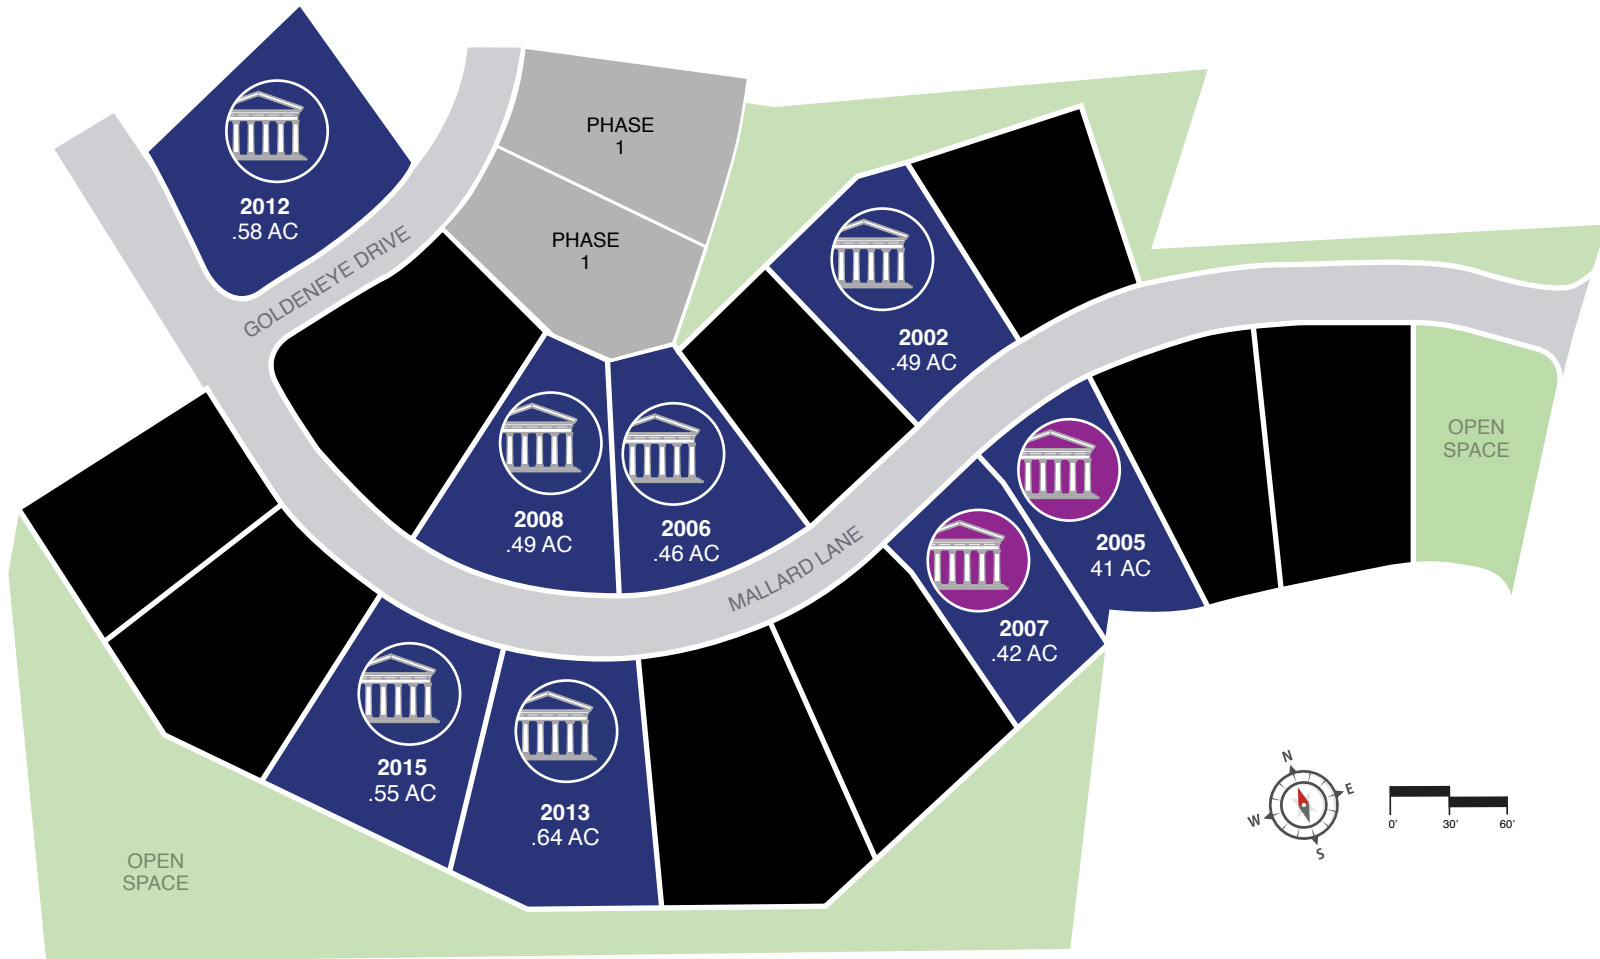

BENJAMIN MARCUS HOMES

High Quality Custom Homes

MALLARD POND - PHASE 2

-  OPEN SPACE
-  BMH SOLD
-  OTHER BUILDER
-  SPEC
-  RESERVED
-  AVAILABLE