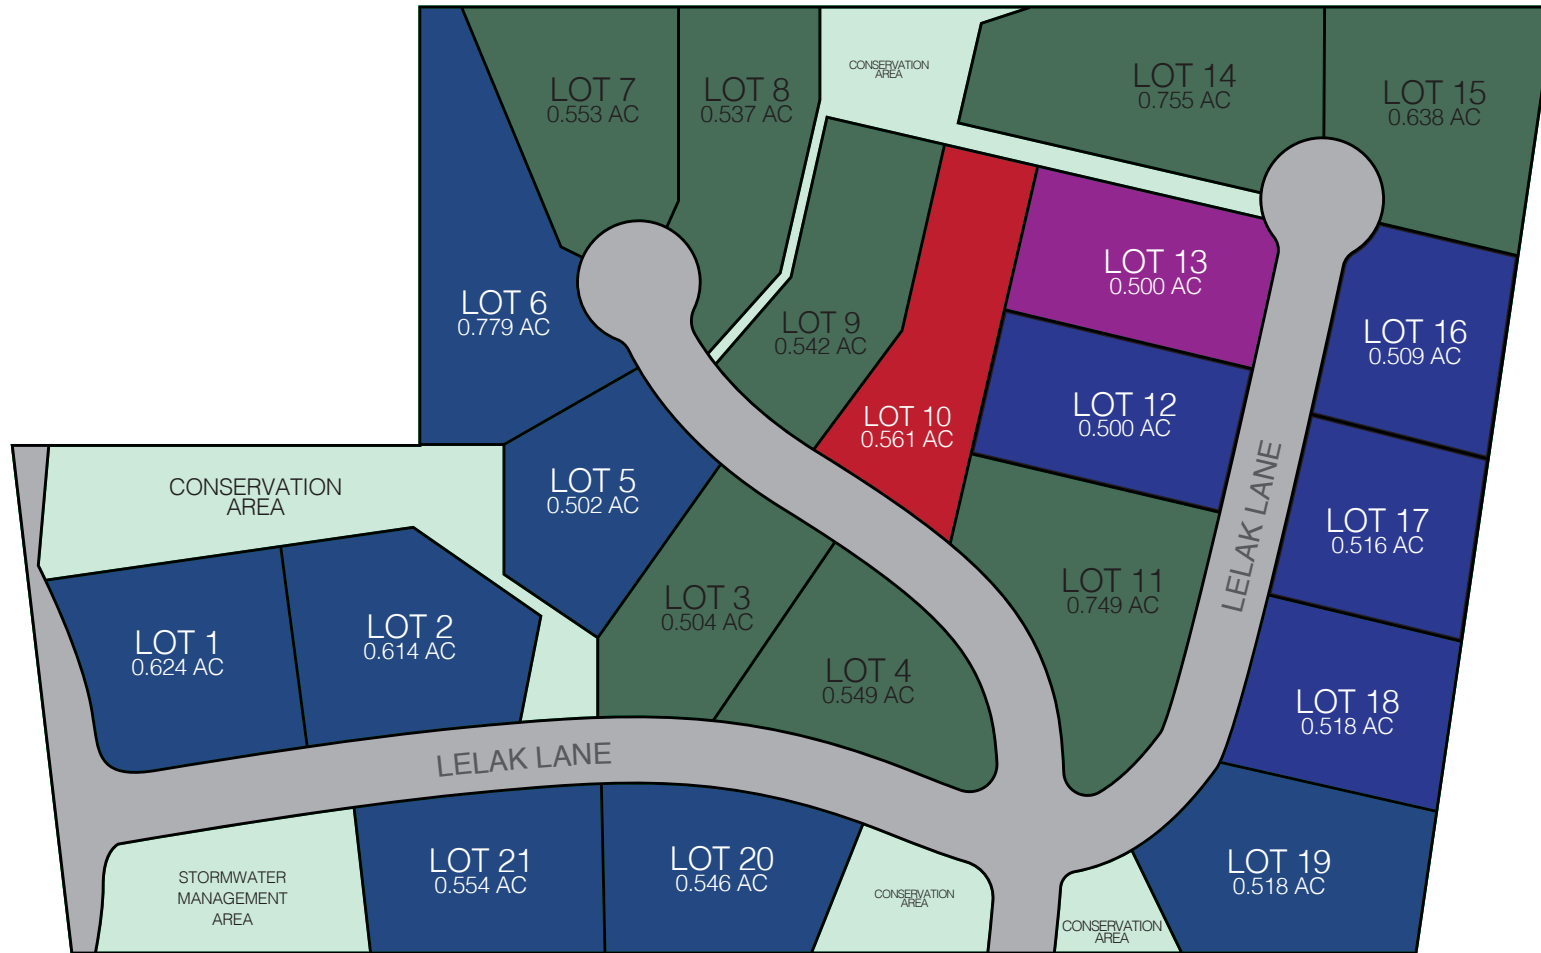

Ironwood

IN PETERS TOWNSHIP

-  NON BMH
-  BMH SOLD
-  SPEC
-  RESERVED
-  AVAILABLE

BENJAMIN MARCUS HOMES

High Quality Custom Homes