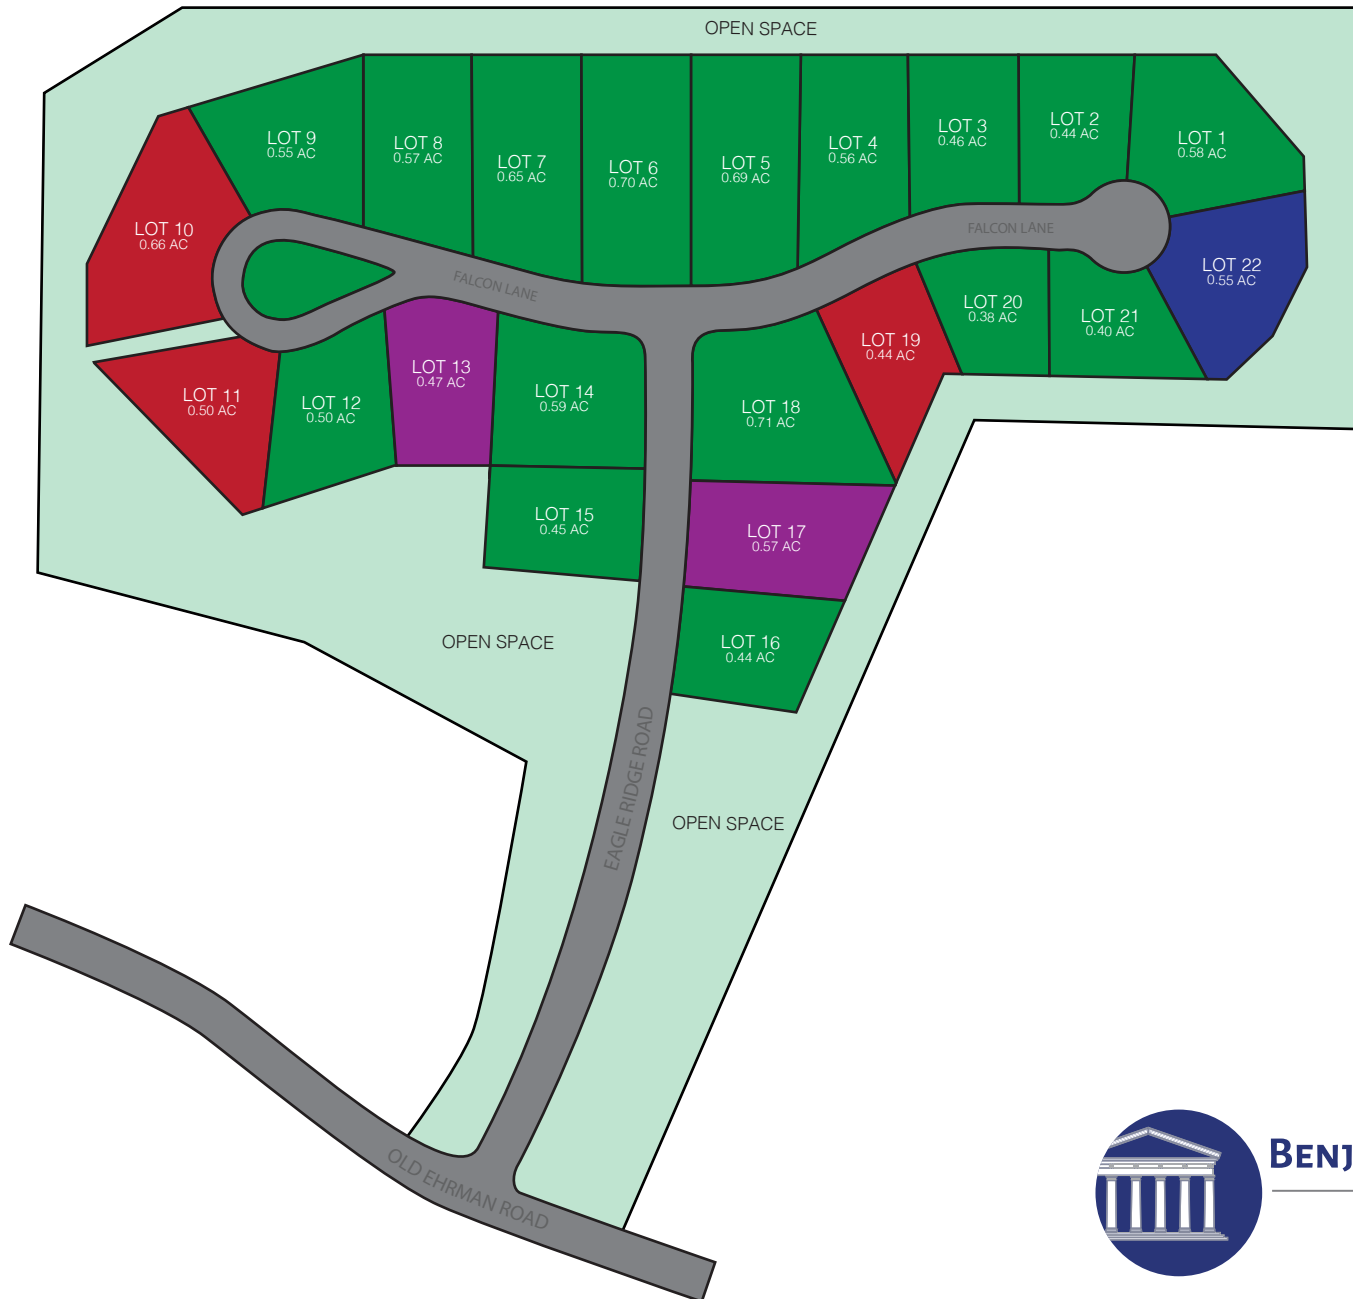

# Eagle Ridge

IN CRANBERRY TWP

-  OPEN SPACE
-  SOLD
-  SPEC
-  RESERVED
-  AVAILABLE

**BENJAMIN MARCUS HOMES**

*High Quality Custom Homes*