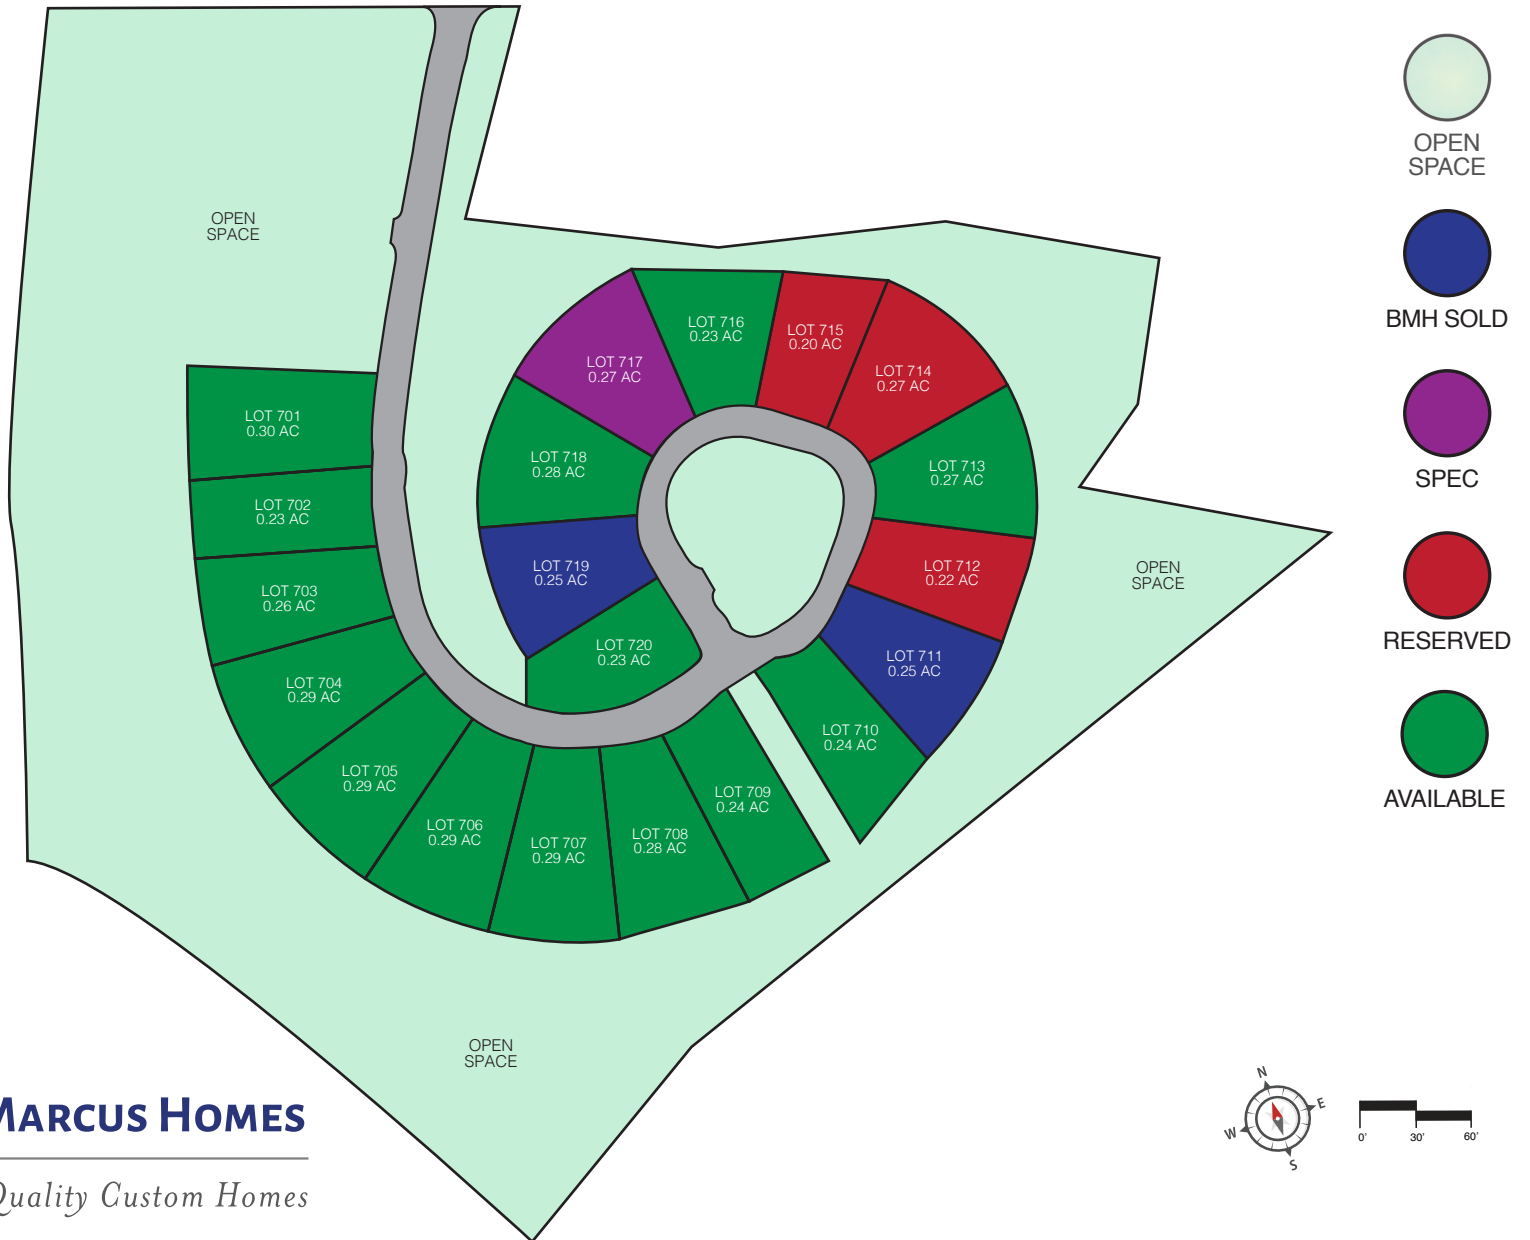

Regent's Park

HAMLET OF SPRINGDALE PHASE VII

BENJAMIN MARCUS HOMES

High Quality Custom Homes