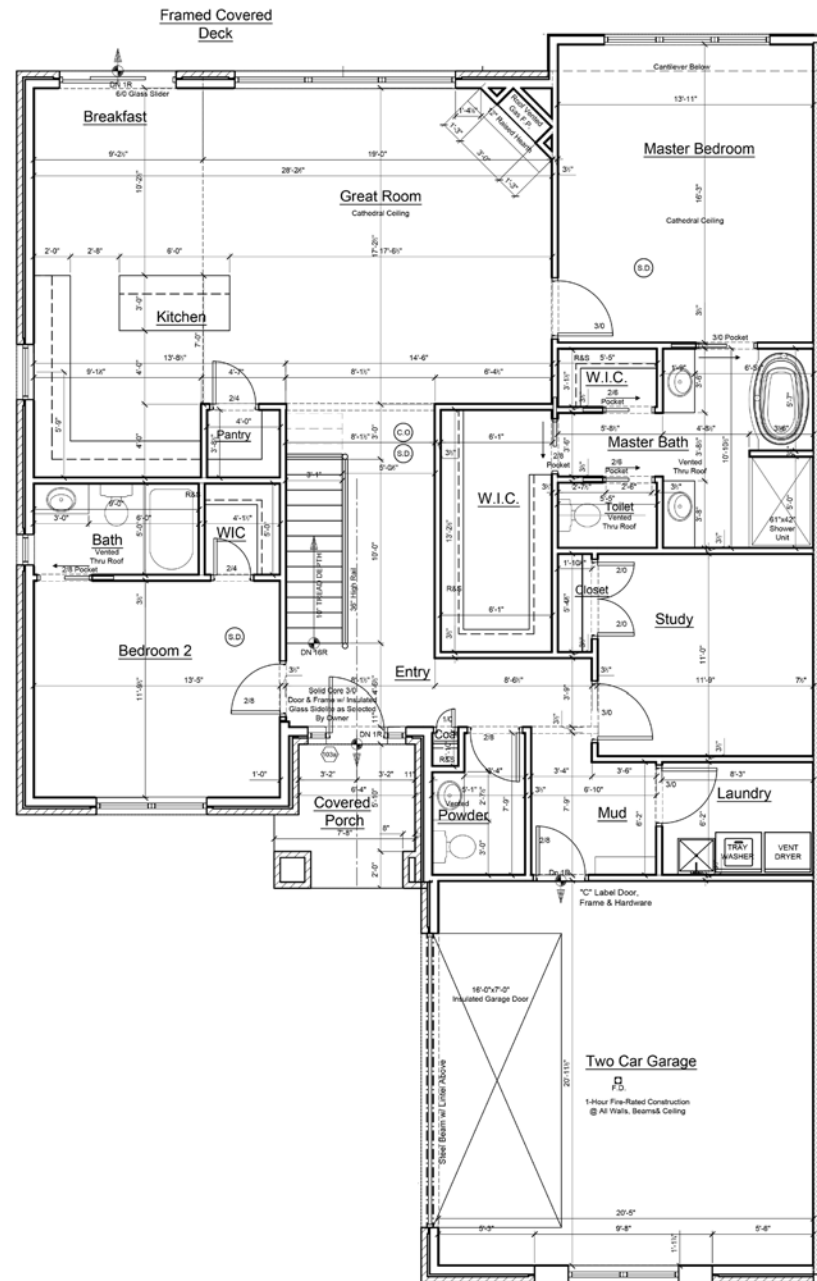

ARIA

ARIA

The Aria model offers true one-level living with a ranch-style floorplan. This popular design, combined with the convenience of a maintenance-free community, will continue to meet your needs for years to come. The masonry exteriors convey a unique, individual style, while each home is adorned with granite countertops, maple cabinetry, hardwood floors, decorative trim & designer lighting.

FIRST FLOOR

The Aria model offers a first-floor master suite, vaulted great room with fireplace, open concept eat-in kitchen, study, and private guest en-suite all on one level. In addition, the main floor also includes a mud room, laundry and powder room.