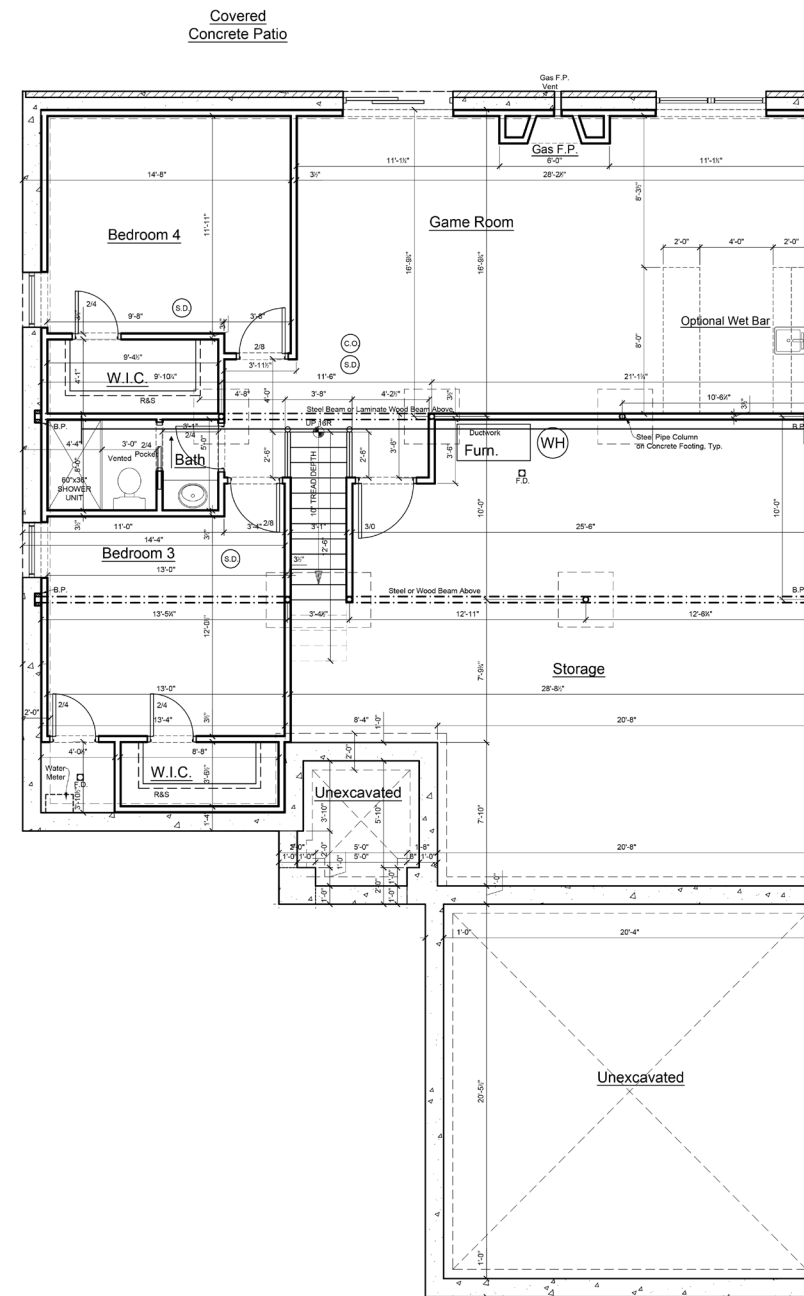

ARIA

ARIA

The Aria model offers true one-level living with a ranch-style floorplan. This popular design, combined with the convenience of a maintenance-free community, will continue to meet your needs for years to come. The masonry exteriors convey a unique, individual style, while each home is adorned with granite countertops, maple cabinetry, hardwood floors, decorative trim & designer lighting.

FIRST FLOOR

The Aria model offers a first-floor master suite, vaulted great room with fireplace, open concept eat-in kitchen, study, and private guest en-suite all on one level. In addition, the main floor also includes a mud room, laundry and powder room.

2 - 4 BEDROOMS

2.5 - 3.5 BATHROOMS

2 CAR GARAGE

BASEMENT

The basement in the Aria allows buyers to finish a spacious game room, two bedrooms and a full bath, while preserving ample storage space. Additional finish options include an exercise room, wet bar, and gas fireplace.